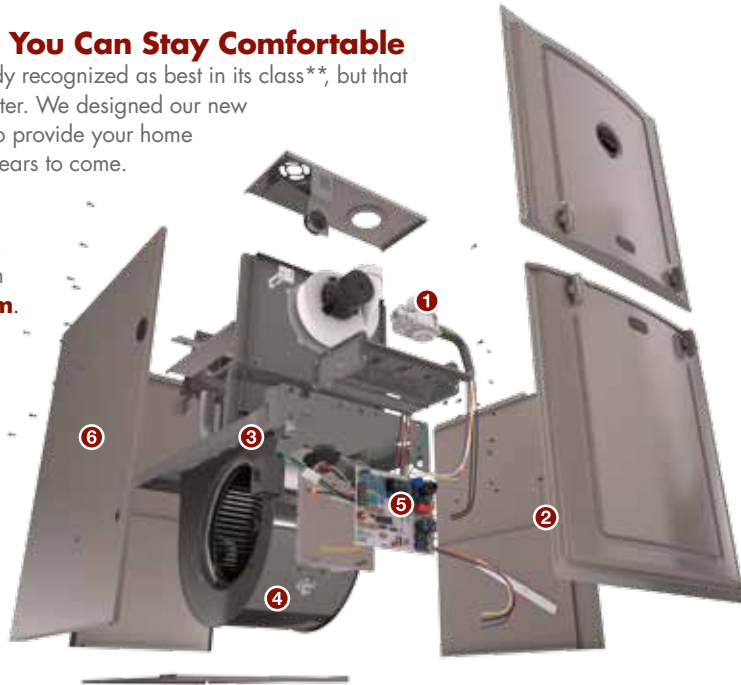

Hassle-free installation saves you and your dealer time and trouble. The **6 34" cabinet** fits nicely in tight spaces allowing for both new construction and retrofit installations.

Benefits At-A-Glance